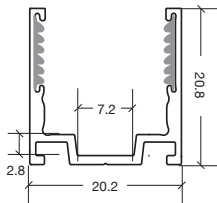

## NEON ARC

CODE	ACCESSORY	L1	L2	HOLE DIMENSIONS	HOLE NUMBER
BL-LS-4815	SERRATED ALUMINIUM PROFILE 1M	100mm	200mm	4 × 10mm	5
BL-LS-4816	SERRATED ALUMINIUM PROFILE 2M	100mm	200mm	4 × 10mm	10
BL-LS-4817	SERRATED ALUMINIUM CLIP 20MM	10mm	-	4 × 10mm	1
BL-LS-4818	THICKENED PLASTIC CLIP 35MM	17.5mm	-	4.5 × 8mm	1
BL-LS-4819	THICKENED PLASTIC PROFILE 1 METRE	100mm	200mm	4.5 × 8mm	5
BL-LS-4820	THICKENED PLASTIC PROFILE 2 METRE	100mm	200mm	4.5 × 8mm	10
BL-LS-4821W	ANOLE BENDABLE PROFILE WHITE 1 METRE	100mm	200mm	3mm	5
BL-LS-4821B	ANOLE BENDABLE PROFILE BLACK 1 METRE	100mm	200mm	3mm	5

SERRATED ALUMINIUM  
PROFILE & MOUNTING CLIP

THICKENED PLASTIC  
PROFILE & CLIP

ANOLE BENDABLE PROFILE