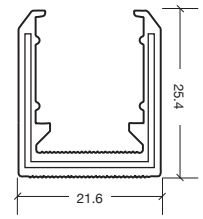

## NEON ARC

CODE	ACCESSORY	L1	L2	HOLE DIMENSIONS	HOLE NUMBER
BL-LS-4815	SERRATED ALUMINIUM PROFILE 1M	100mm	200mm	4 × 10mm	5
BL-LS-4816	SERRATED ALUMINIUM PROFILE 2M	100mm	200mm	4 × 10mm	10
BL-LS-4817	SERRATED ALUMINIUM CLIP 20MM	10mm	-	4 × 10mm	1
BL-LS-4818	THICKENED PLASTIC CLIP 35MM	17.5mm	-	4.5 × 8mm	1
BL-LS-4819	THICKENED PLASTIC PROFILE 1 METRE	100mm	200mm	4.5 × 8mm	5
BL-LS-4820	THICKENED PLASTIC PROFILE 2 METRE	100mm	200mm	4.5 × 8mm	10
BL-LS-4821W	ANOLE BENDABLE PROFILE WHITE 1 METRE	100mm	200mm	3mm	5
BL-LS-4821B	ANOLE BENDABLE PROFILE BLACK 1 METRE	100mm	200mm	3mm	5

SERRATED ALUMINIUM  
PROFILE & MOUNTING CLIP

THICKENED PLASTIC  
PROFILE & CLIP

ANOLE BENDABLE PROFILE