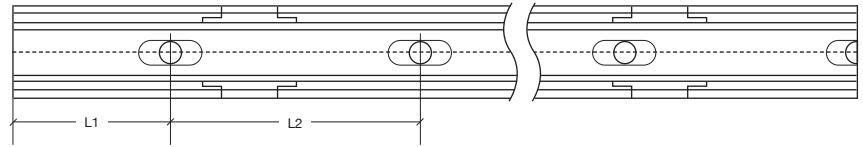

## NEON ARC

CODE	ACCESSORY	L1	L2	HOLE DIMENSIONS	HOLE NUMBER
BL-LS-4815	SERRATED ALUMINIUM PROFILE 1M	100mm	200mm	4 × 10mm	5
BL-LS-4816	SERRATED ALUMINIUM PROFILE 2M	100mm	200mm	4 × 10mm	10
BL-LS-4817	SERRATED ALUMINIUM CLIP 20MM	10mm	-	4 × 10mm	1
BL-LS-4818	THICKENED PLASTIC CLIP 35MM	17.5mm	-	4.5 × 8mm	1
BL-LS-4819	THICKENED PLASTIC PROFILE 1 METRE	100mm	200mm	4.5 × 8mm	5
BL-LS-4820	THICKENED PLASTIC PROFILE 2 METRE	100mm	200mm	4.5 × 8mm	10
BL-LS-4821W	ANOLE BENDABLE PROFILE WHITE 1 METRE	100mm	200mm	3mm	5
BL-LS-4821B	ANOLE BENDABLE PROFILE BLACK 1 METRE	100mm	200mm	3mm	5