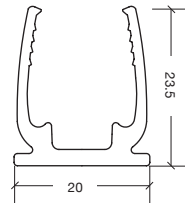

## NEON ARC

CODE	ACCESSORY	L1	L2	HOLE DIMENSIONS	HOLE NUMBER
BL-LS-4815	SERRATED ALUMINIUM PROFILE 1M	100mm	200mm	4 × 10mm	5
BL-LS-4816	SERRATED ALUMINIUM PROFILE 2M	100mm	200mm	4 × 10mm	10
BL-LS-4817	SERRATED ALUMINIUM CLIP 20MM	10mm	-	4 × 10mm	1
BL-LS-4818	THICKENED PLASTIC CLIP 35MM	17.5mm	-	4.5 × 8mm	1
BL-LS-4819	THICKENED PLASTIC PROFILE 1 METRE	100mm	200mm	4.5 × 8mm	5
BL-LS-4820	THICKENED PLASTIC PROFILE 2 METRE	100mm	200mm	4.5 × 8mm	10
BL-LS-4821W	ANOLE BENDABLE PROFILE WHITE 1 METRE	100mm	200mm	3mm	5
BL-LS-4821B	ANOLE BENDABLE PROFILE BLACK 1 METRE	100mm	200mm	3mm	5

SERRATED ALUMINIUM  
PROFILE & MOUNTING CLIP

THICKENED PLASTIC  
PROFILE & CLIP

ANOLE BENDABLE PROFILE